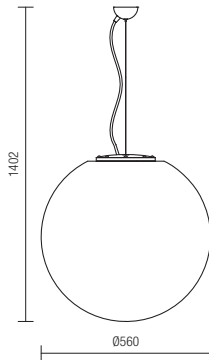

Baloo

SUSPENSION • SUSPENSIE

IP44

Code	Finishing	Power	Socket	Input voltage	Input frequency
9974	OPAL	1x max. 23W	E27	230V	50Hz

Code	Finishing	Power	Socket	Input voltage	Input frequency
9975	OPAL	1x max. 23W	E27	230V	50Hz

Code	Finishing	Power	Socket	Input voltage	Input frequency
9976	OPAL	1x max. 23W	E27	230V	50Hz