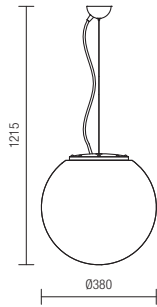

DECORATIVE LUMINAIRE • CORP DECORATIV

IP65

Code	Finishing	Power	Socket	Input voltage	Input frequency
9965	OPAL	1x max. 23W	E27	230V	50Hz

Code	Finishing	Power	Socket	Input voltage	Input frequency
9968	OPAL	1x max. 23W	E27	230V	50Hz

Code	Finishing	Power	Socket	Input voltage	Input frequency
9971	OPAL	1x max. 23W	E27	230V	50Hz

Baloo

SUSPENSION • SUSPENSIE

IP44

Code	Finishing	Power	Socket	Input voltage	Input frequency
9974	OPAL	1x max. 23W	E27	230V	50Hz