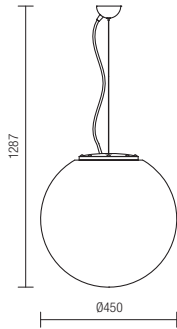

Code	Finishing	Power	Socket	Input voltage	Input frequency
9971	OPAL	1x max. 23W	E27	230V	50Hz

Baloo

SUSPENSION • SUSPENSIE

IP44

Code	Finishing	Power	Socket	Input voltage	Input frequency
9974	OPAL	1x max. 23W	E27	230V	50Hz