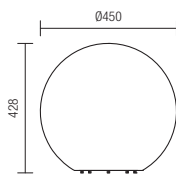

DECORATIVE LUMINAIRE • CORP DECORATIV

IP65

Code	Finishing	Power	Socket	Input voltage	Input frequency
9965	OPAL	1x max. 23W	E27	230V	50Hz

Code	Finishing	Power	Socket	Input voltage	Input frequency
9968	OPAL	1x max. 23W	E27	230V	50Hz

Code	Finishing	Power	Socket	Input voltage	Input frequency
9971	OPAL	1x max. 23W	E27	230V	50Hz

Baloo

SUSPENSION • SUSPENSIE

IP44

Code	Finishing	Power	Socket	Input voltage	Input frequency
9974	OPAL	1x max. 23W	E27	230V	50Hz