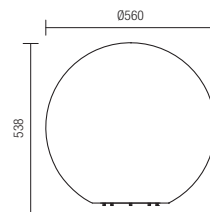

DECORATIVE LUMINAIRE • CORP DECORATIV

IP65

Code	Finishing	Power	Socket	Input voltage	Input frequency
9965	OPAL	1x max. 23W	E27	230V	50Hz

Code	Finishing	Power	Socket	Input voltage	Input frequency
9968	OPAL	1x max. 23W	E27	230V	50Hz