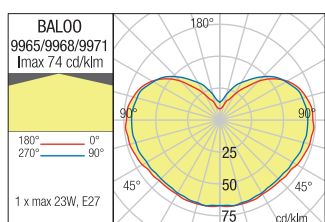

DECORATIVE LUMINAIRE • CORP DECORATIV

IP65

Code	Finishing	Power	Socket	Input voltage	Input frequency
9965	OPAL	1x max. 23W	E27	230V	50Hz

Code	Finishing	Power	Socket	Input voltage	Input frequency
9968	OPAL	1x max. 23W	E27	230V	50Hz

Code	Finishing	Power	Socket	Input voltage	Input frequency
9971	OPAL	1x max. 23W	E27	230V	50Hz