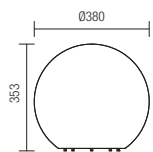

DECORATIVE LUMINAIRE • CORP DECORATIV

IP65

Code	Finishing	Power	Socket	Input voltage	Input frequency
9965	OPAL	1x max. 23W	E27	230V	50Hz

Code	Finishing	Power	Socket	Input voltage	Input frequency
9968	OPAL	1x max. 23W	E27	230V	50Hz

Code	Finishing	Power	Socket	Input voltage	Input frequency
9971	OPAL	1x max. 23W	E27	230V	50Hz

Baloo

SUSPENSION • SUSPENSIE

IP44

Code	Finishing	Power	Socket	Input voltage	Input frequency
9974	OPAL	1x max. 23W	E27	230V	50Hz